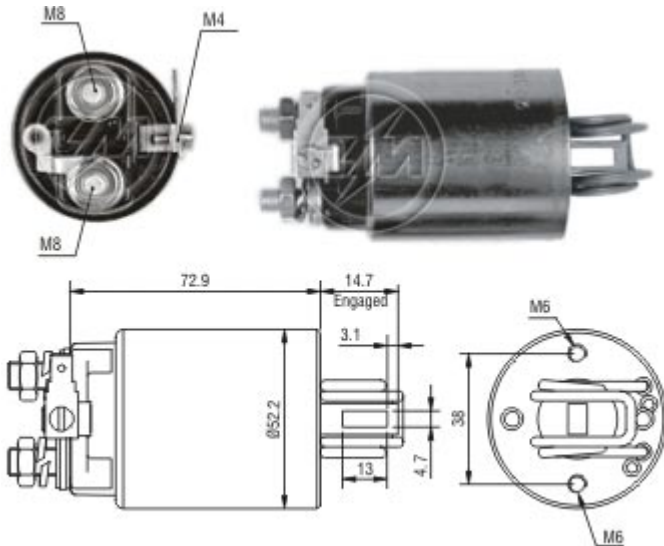

## Electricidad y Encendido

Note: Similar to ZM 684 with plunger spring.  
Nota: Similar ao ZM 684 com a mola do êmbolo.